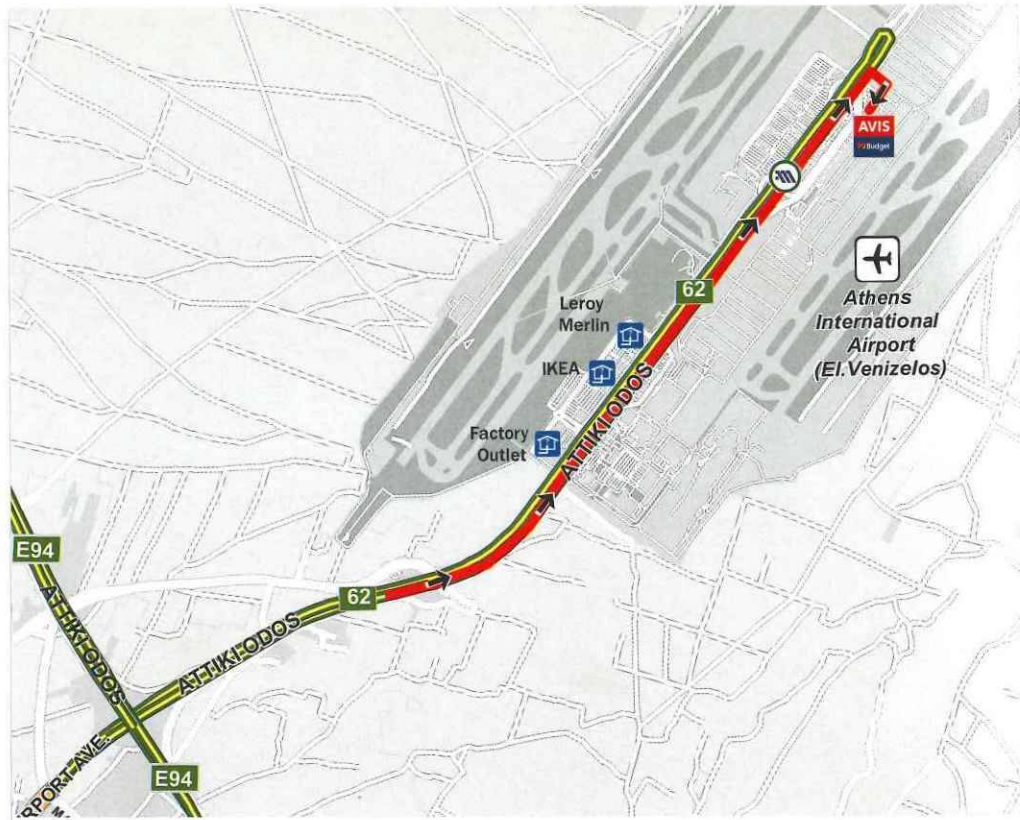

How to return your car to the parking lot

Drive on Attiki Odos

- ↑ Continue straight on Attiki Odos/A62
- ↑ Pass the Commercial Park area on your left (IKEA, Factory Outlet)
- After the Departures/Arrivals Exit, take the first exit on your right and immediately turn right again to reach the parking lot

Tel.: +30 210 3530578-9

AVIS  **Budget**

How to return your car to the parking lot

Drive on Attiki Odos

- ↑ Continue straight on Attiki Odos/A62
- ↑ Pass the Commercial Park area on your left (IKEA, Factory Outlet)
- After the Departures/Arrivals Exit, take the first exit on your right and immediately turn right again to reach the parking lot